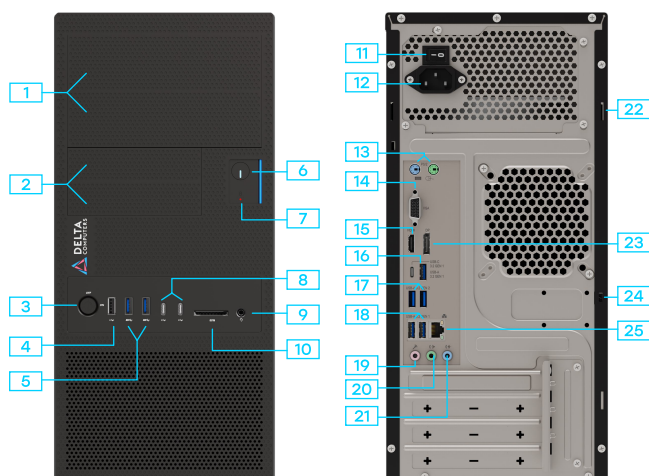

Desktop PC «Bober XL»

Model BLiH2

Delta Computers Bober BLiH2 is a compact Russian SFF-format PC based on the latest Gen 12, 13 and 14 Intel® Core™ processors

The PC solves standard office, as well as health care and education tasks. Its ergonomic design allows effectively using the officer's working space

Features:

- ▲ Modern platform based on Intel H610 chipset
- ▲ High-speed RAM up to 128 GB DDR4
- ▲ USB-A 3.2 Gen 2, USB-C 3.2 Gen 1 и USB-C 2.0 for convenient and fast connection
- ▲ Presence of a card reader on the front panel
- ▲ The ability to connect high-performance video cards via the PCIe 5.0x16 connector
- ▲ Roomy housing with a large number of internal and external bays
- ▲ Flexible configuration options for various customer tasks
- ▲ Workplace solution Los based on the PC Bober XL and displays Sovo

Front panel:

1. 2x 5.25" external bays
2. 2x 3.5" external bays
3. Mechanical locking of the power button (optional)
4. 1x USB-A 2.0
5. 2x USB-A 3.2 Gen 1
6. Power button
7. Reset button
8. 2x USB-C 2.0 (1x optional)
9. 1x combo audio jack
10. 1x SD-reader (optional)

Back panel:

11. PSU power button
12. Power connector
13. 2x PS/2
14. VGA
15. HDMI 2.1
16. USB-C 3.2 Gen 1
17. 2x USB 3.2 Gen 2
18. 3x USB 3.2 Gen 1
19. Mic-in
20. Audio out
21. Audio in
22. Fastener for the lock
23. DisplayPort
24. Kensington lock connecto
25. RJ-45